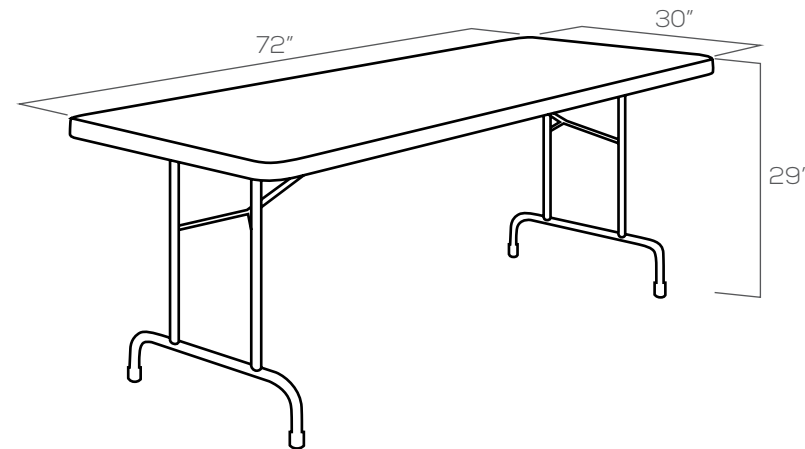

6ft Table: 72" L x 30" W x 29" H
Compatibility for Standard and One Choice® Table Throws