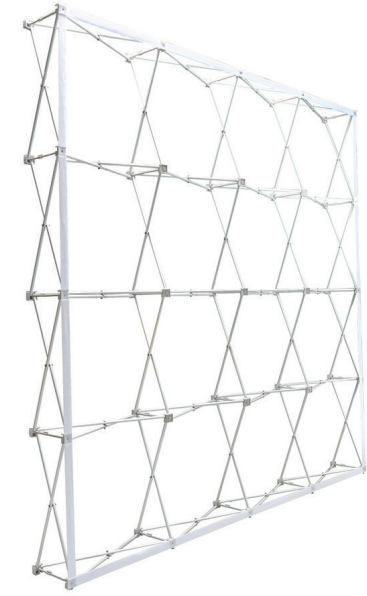

### 30ft x 7.5ft RPL POP UP WITH END CAPS

Product Code: RPL12X3STRG1  
 Frame Size: 345"W x 89"H  
 Frame Depth: 12"D  
 Weight: 72 lbs (Frame with Graphics)

	FRAME ONLY	GRAPHIC ONLY NO END CAPS	GRAPHIC ONLY WITH END CAPS	GRAPHIC PACKAGE NO END CAPS	GRAPHIC PACKAGE WITH END CAPS
30ft x 7.5ft					

## RPL FABRIC POP UP DISPLAYS

**8ft x 7.5ft RPL POP UP CURVED WITH END CAPS**

Product Code: RPL3X3CRVG1  
 Frame Size: 91.5"W x 89"H  
 Frame Depth: 22"D  
 Weight: 24 lbs (Frame with Graphics)

	FRAME ONLY	GRAPHIC ONLY NO END CAPS	GRAPHIC ONLY WITH END CAPS	GRAPHIC PACKAGE NO END CAPS	GRAPHIC PACKAGE WITH END CAPS
8ft x 7.5ft					

## RPL FABRIC POP UP DISPLAYS

**10ft x 10ft RPL POP UP WITH END CAPS**

Product Code: RPL4X4STRG1  
 Frame Size: 117.62"W x 117.62"H  
 Frame Depth: 12.375"D  
 Weight: 34 lbs (Frame with Graphics)

	FRAME ONLY	GRAPHIC ONLY NO END CAPS	GRAPHIC ONLY WITH END CAPS	GRAPHIC PACKAGE NO END CAPS	GRAPHIC PACKAGE WITH END CAPS
10ft x 10ft					