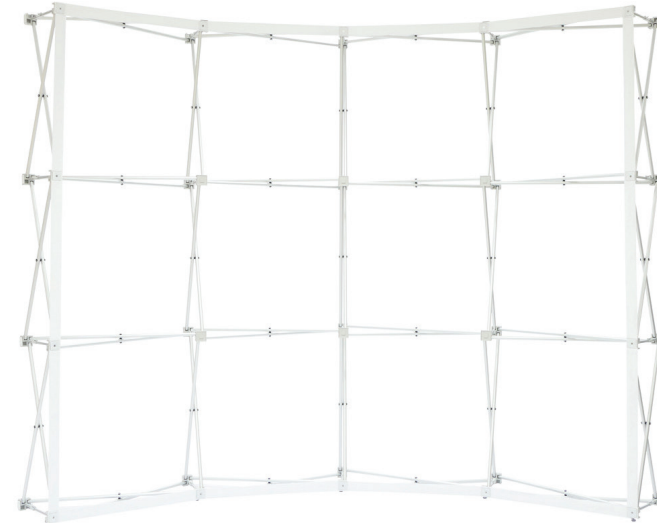

## RPL FABRIC POP UP DISPLAYS

**10ft x 10ft RPL POP UP WITH END CAPS**

Product Code: RPL4X4STRG1  
 Frame Size: 117.62"W x 117.62"H  
 Frame Depth: 12.375"D  
 Weight: 34 lbs (Frame with Graphics)

	FRAME ONLY	GRAPHIC ONLY NO END CAPS	GRAPHIC ONLY WITH END CAPS	GRAPHIC PACKAGE NO END CAPS	GRAPHIC PACKAGE WITH END CAPS
10ft x 10ft					

**10ft x 7.5ft RPL POP UP CURVED WITH END CAPS**

Product Code: RPL4X3CRVG1  
 Frame Size: 116.5"W x 89"H  
 Frame Depth: 22"D  
 Weight: 29 lbs (Frame with Graphics)

	FRAME ONLY	GRAPHIC ONLY NO END CAPS	GRAPHIC ONLY WITH END CAPS	GRAPHIC PACKAGE NO END CAPS	GRAPHIC PACKAGE WITH END CAPS
8ft x 7.5ft					