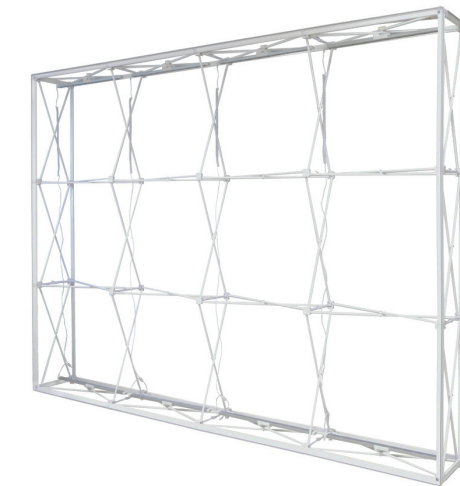

## ONE CHOICE® SEG POP UP

**8ft ONE CHOICE® SEG POP UP**  
Product Code: OC-SEGBL8-G2

**10ft ONE CHOICE® SEG POP UP**  
Product Code: OC-SEGBL10-G2

	GRAPHIC ONLY	GRAPHIC PACKAGE
8ft SEG POP UP		
10ft SEG POP UP		