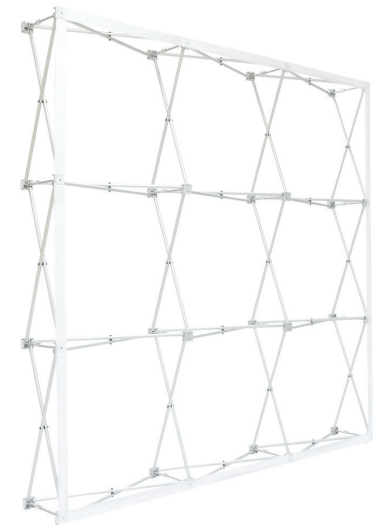

5ft x 7.5ft RPL POP UP WITH END CAPS

Product Code: RPL2x3STRG1
Frame Size: 60"W x 90"H
Frame Depth: 12"D
Weight: 18 lbs (Frame with Graphics)

8ft x 7.5ft RPL POP UP WITH END CAPS

Product Code: RPL3X3STRG1
Frame Size: 89"W x 89"H
Frame Depth: 12"D
Weight: 24 lbs (Frame with Graphics)

	FRAME ONLY	GRAPHIC ONLY NO END CAPS	GRAPHIC ONLY WITH END CAPS	GRAPHIC PACKAGE NO END CAPS	GRAPHIC PACKAGE WITH END CAPS
5ft x 7.5ft					
8ft x 7.5ft