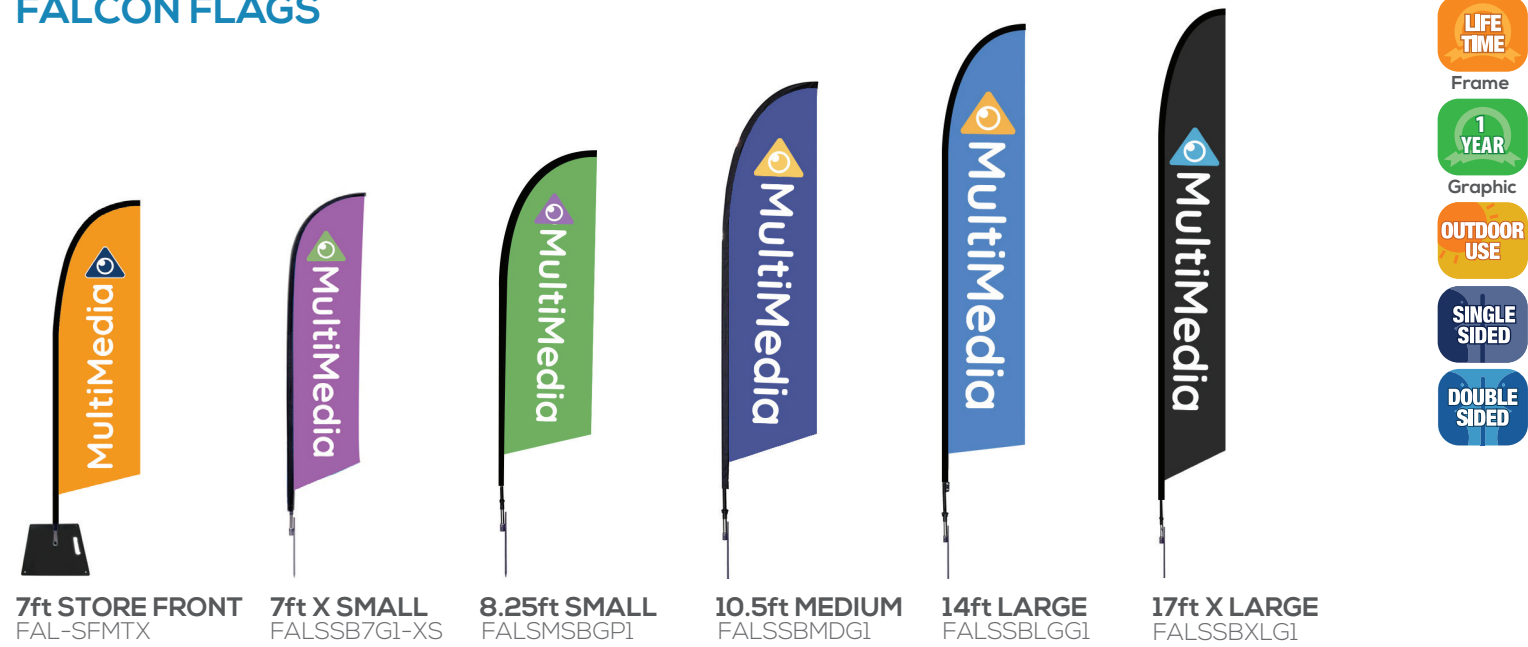

FALCON FLAGS