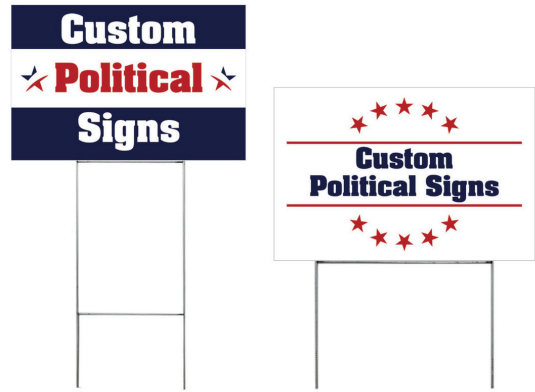

YARD SIGNS
Product Code: YARDSIGN-18x11SMG2 / YARDSIGN-23x18LGG2
Pg. 54