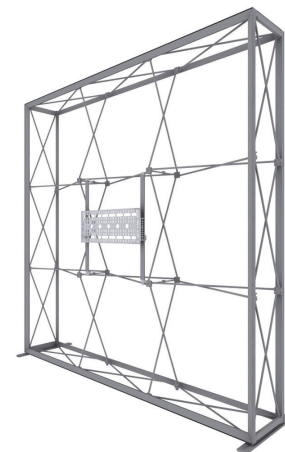

MONITOR MOUNT
Product Code: LLW-MM