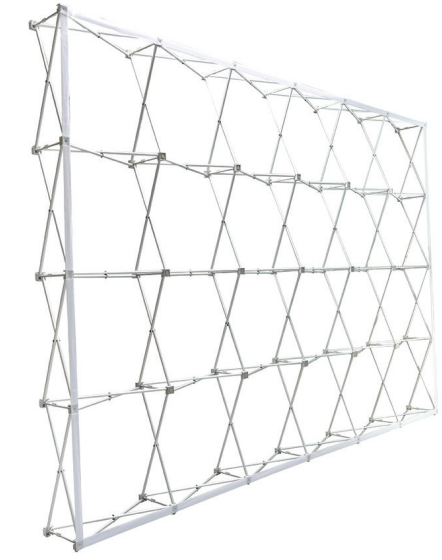

## RPL FABRIC POP UP DISPLAYS

**10ft x 10ft RPL POP UP WITH END CAPS**

Product Code: RPL4X4STRG1  
 Frame Size: 117.62"W x 117.62"H  
 Frame Depth: 12.375"D  
 Weight: 34 lbs (Frame with Graphics)

	FRAME ONLY	GRAPHIC ONLY NO END CAPS	GRAPHIC ONLY WITH END CAPS	GRAPHIC PACKAGE NO END CAPS	GRAPHIC PACKAGE WITH END CAPS
10ft x 10ft					

**10ft x 7.5ft RPL POP UP CURVED WITH END CAPS**

Product Code: RPL4X3CRVG1  
 Frame Size: 116.5"W x 89"H  
 Frame Depth: 22"D  
 Weight: 29 lbs (Frame with Graphics)

	FRAME ONLY	GRAPHIC ONLY NO END CAPS	GRAPHIC ONLY WITH END CAPS	GRAPHIC PACKAGE NO END CAPS	GRAPHIC PACKAGE WITH END CAPS
8ft x 7.5ft					

**15ft x 10ft RPL POP UP WITH END CAPS**

Product Code: RPL6X4STRG1  
 Frame Size: 175.25"W x 117.62"H  
 Frame Depth: 12.375"D  
 Weight: 57 lbs (Frame with Graphics)

	FRAME ONLY	GRAPHIC ONLY NO END CAPS	GRAPHIC ONLY WITH END CAPS	GRAPHIC PACKAGE NO END CAPS	GRAPHIC PACKAGE WITH END CAPS
15ft x 10ft					