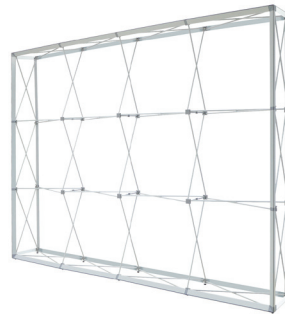

10ft x 10ft
Product Code: LLW4X4NLG2