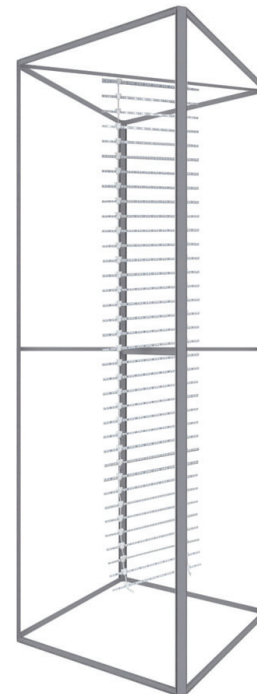

RESORT EXTRUSION

FRAME ONLY PRICES

		2ft	3ft	4ft	5ft	6ft	7ft	8ft	9ft	10ft
2ft	SLIM									
	40D									
3ft	SLIM									
	40D									
4ft	SLIM									
	40D									
5ft	SLIM									
	40D									
6ft	40D									
7ft	40D									
8ft	40D									
9ft	40D									
10ft	40D									

SINGLE SIDED GRAPHIC ONLY PRICES

	2ft	3ft	4ft	5ft	6ft	7ft	8ft	9ft	10ft
2ft									
3ft									
4ft									
5ft									
6ft									
7ft									
8ft									
9ft									
10ft									

	FRAME ONLY	GRAPHIC ONLY	GRAPHIC PACKAGE
8ft x 12ft			
8ft x 15ft			
8ft x 20ft			
9ft x 12ft			
9ft x 15ft			
9ft x 20ft			
10ft x 12ft			
10ft x 15ft			
10ft x 20ft			

RESORT EXTRUSION

	FRAME ONLY	GRAPHIC ONLY (single panel)	GRAPHIC PACKAGE
24in x 40in SILVER			
24in x 40in BLACK			
48in x 40in SILVER			
48in x 40in BLACK			
72in x 40in SILVER			
72in x 40in BLACK			

BIG SKY TOWER - BACKLIT

	FRAME ONLY	GRAPHIC ONLY	GRAPHIC PACKAGE
3ft x 8ft			
4ft x 8ft			
4ft x 12ft			
4ft x 14ft			
4ft x 16ft			
5ft x 8ft			
5ft x 12ft			
5ft x 14ft			
5ft x 16ft			
6ft x 12ft			
6ft x 14ft			
6ft x 16ft			

Price is for silver frames. Black frames available online.