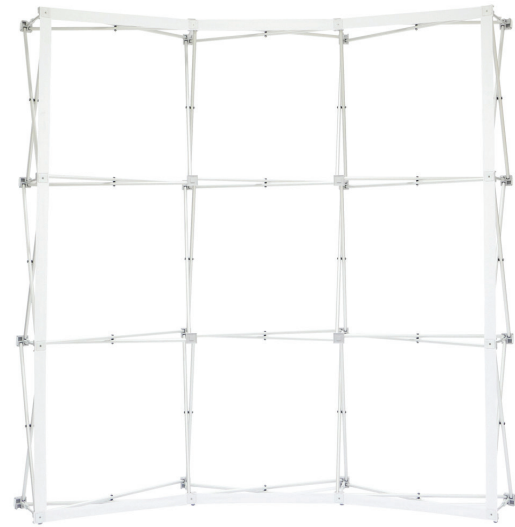

### 30ft x 7.5ft RPL POP UP WITH END CAPS

Product Code: RPL12X3STRG1  
 Frame Size: 345"W x 89"H  
 Frame Depth: 12"D  
 Weight: 72 lbs (Frame with Graphics)

	FRAME ONLY	GRAPHIC ONLY NO END CAPS	GRAPHIC ONLY WITH END CAPS	GRAPHIC PACKAGE NO END CAPS	GRAPHIC PACKAGE WITH END CAPS
30ft x 7.5ft					

## RPL FABRIC POP UP DISPLAYS

**8ft x 7.5ft RPL POP UP CURVED WITH END CAPS**

Product Code: RPL3X3CRVG1  
 Frame Size: 91.5"W x 89"H  
 Frame Depth: 22"D  
 Weight: 24 lbs (Frame with Graphics)

	FRAME ONLY	GRAPHIC ONLY NO END CAPS	GRAPHIC ONLY WITH END CAPS	GRAPHIC PACKAGE NO END CAPS	GRAPHIC PACKAGE WITH END CAPS
8ft x 7.5ft					