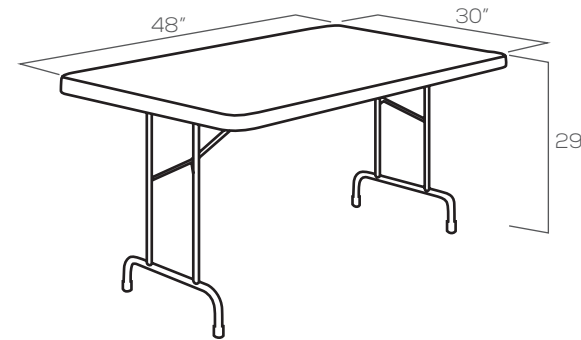

TABLE THROW COMPATIBILITY

4ft Table: 48" L x 30" W x 29" H
Compatibility for Standard and One Choice® Table Throws