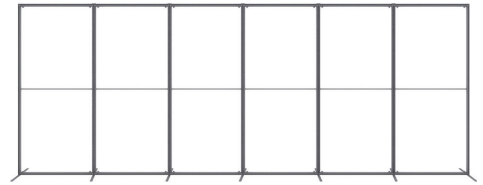

4.9ft x 4.9ft QSEG
Product Code: QSEG150x150-FCP-G