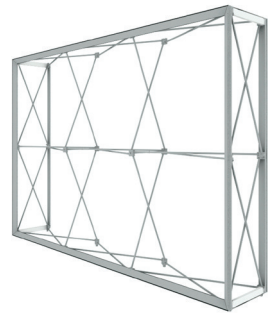

10ft x 7.5ft
Product Code: LLW4X3NLG2