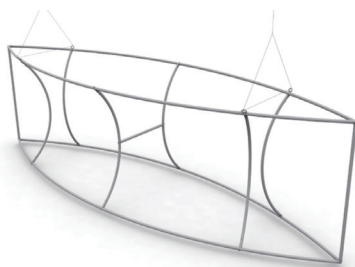

SKYBOX HANGING BANNERS

TRIANGLE HANGING BANNERS

HEIGHT	DIAMETER				
	5ft	8ft	10ft	12ft	15ft
24in					
32in					
36in					
42in					
48in					
60in					
72in					

WAVE HANGING BANNERS

HEIGHT	DIAMETER		
36in			
48in			
60in			

CUBE HANGING BANNERS

5ft	
8ft	
10ft	

TAPERED TRIANGLE HANGING BANNERS

HEIGHT	DIAMETER		
	10FT	15FT	16FT
48in			
60in			

ONE CHOICE® HANGING BANNERS

TAPERED SQUARE HANGING BANNERS

HEIGHT	DIAMETER			
	10FT	12FT	14FT	15FT
42in				
48in				

ONE CHOICE® 10ft SQUARE HANGING BANNER

Product Code: OC-HBSQR10

SQUARE	
CIRCLE	

ONE CHOICE® 10ft CIRCLE HANGING BANNER

Product Code: OC-HBCIR10

FOOTBALL HANGING BANNERS

HEIGHT	DIAMETER	
	10ft	12ft
42in		
48in		
60in		

QTY PRICES FOR ONE CHOICE® 5 PACK X BANNER STANDS

	1	2-9	10-24	25-99	100-299	300+
SQUARE						
CIRCLE