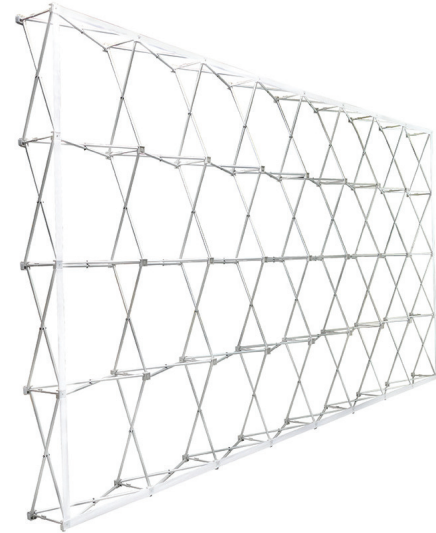

RPL FABRIC POP UP DISPLAYS

20ft x 10ft RPL POP UP WITH END CAPS

Product Code: RPL8X4STRG1
Frame Size: 233.25"W x 118"H
Frame Depth: 12.375"D
Weight: 70 lbs (Frame with Graphics)

	FRAME ONLY	GRAPHIC ONLY NO END CAPS	GRAPHIC ONLY WITH END CAPS	GRAPHIC PACKAGE NO END CAPS	GRAPHIC PACKAGE WITH END CAPS
20ft x 10ft