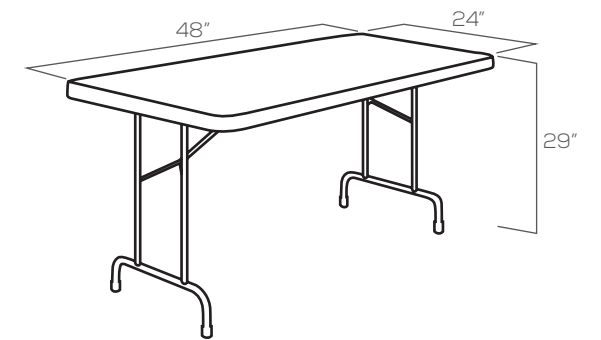

4ft Table: 48" L x 24" W x 29" H
Compatibility for Standard and One Choice® Table Throws