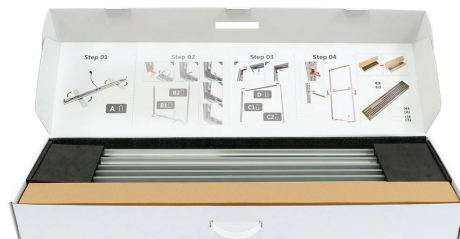

6.5ft x 7.4ft SEGO
Product Code: SEGO-200X225-G