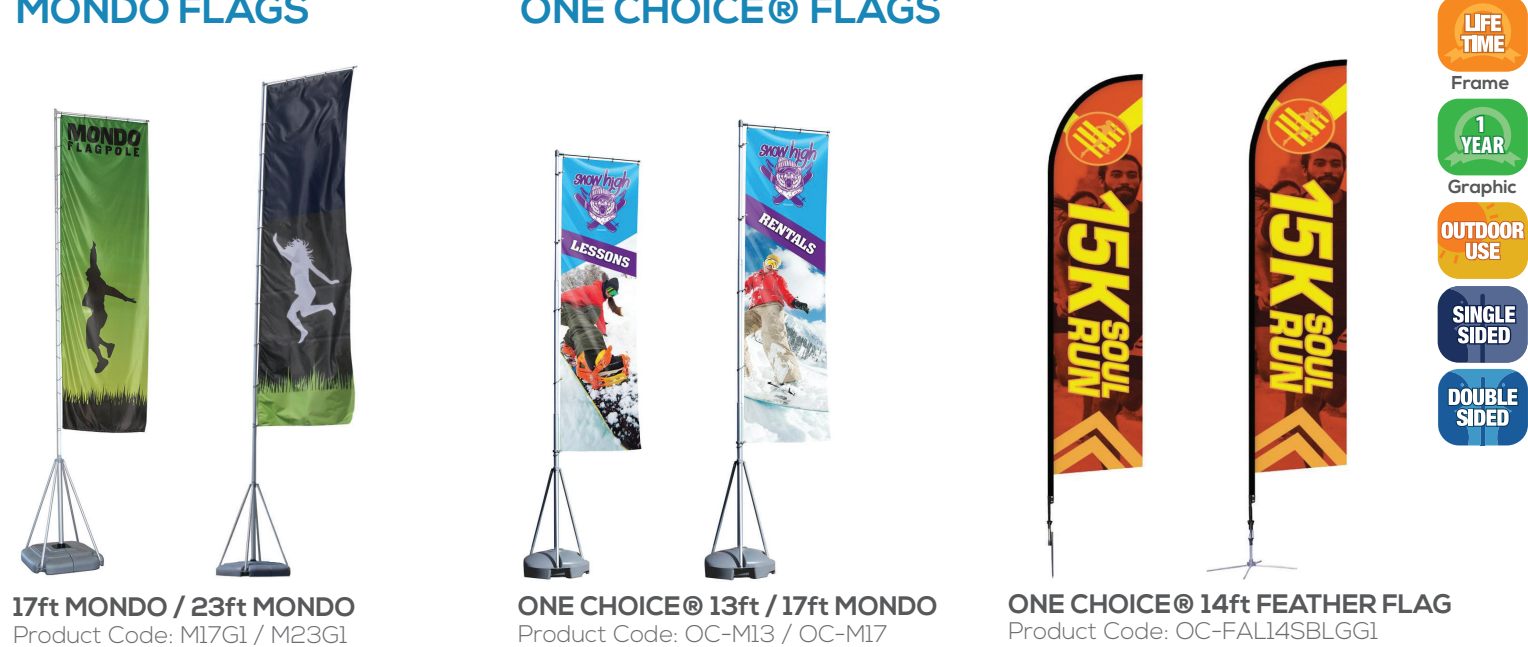

MONDO FLAGS