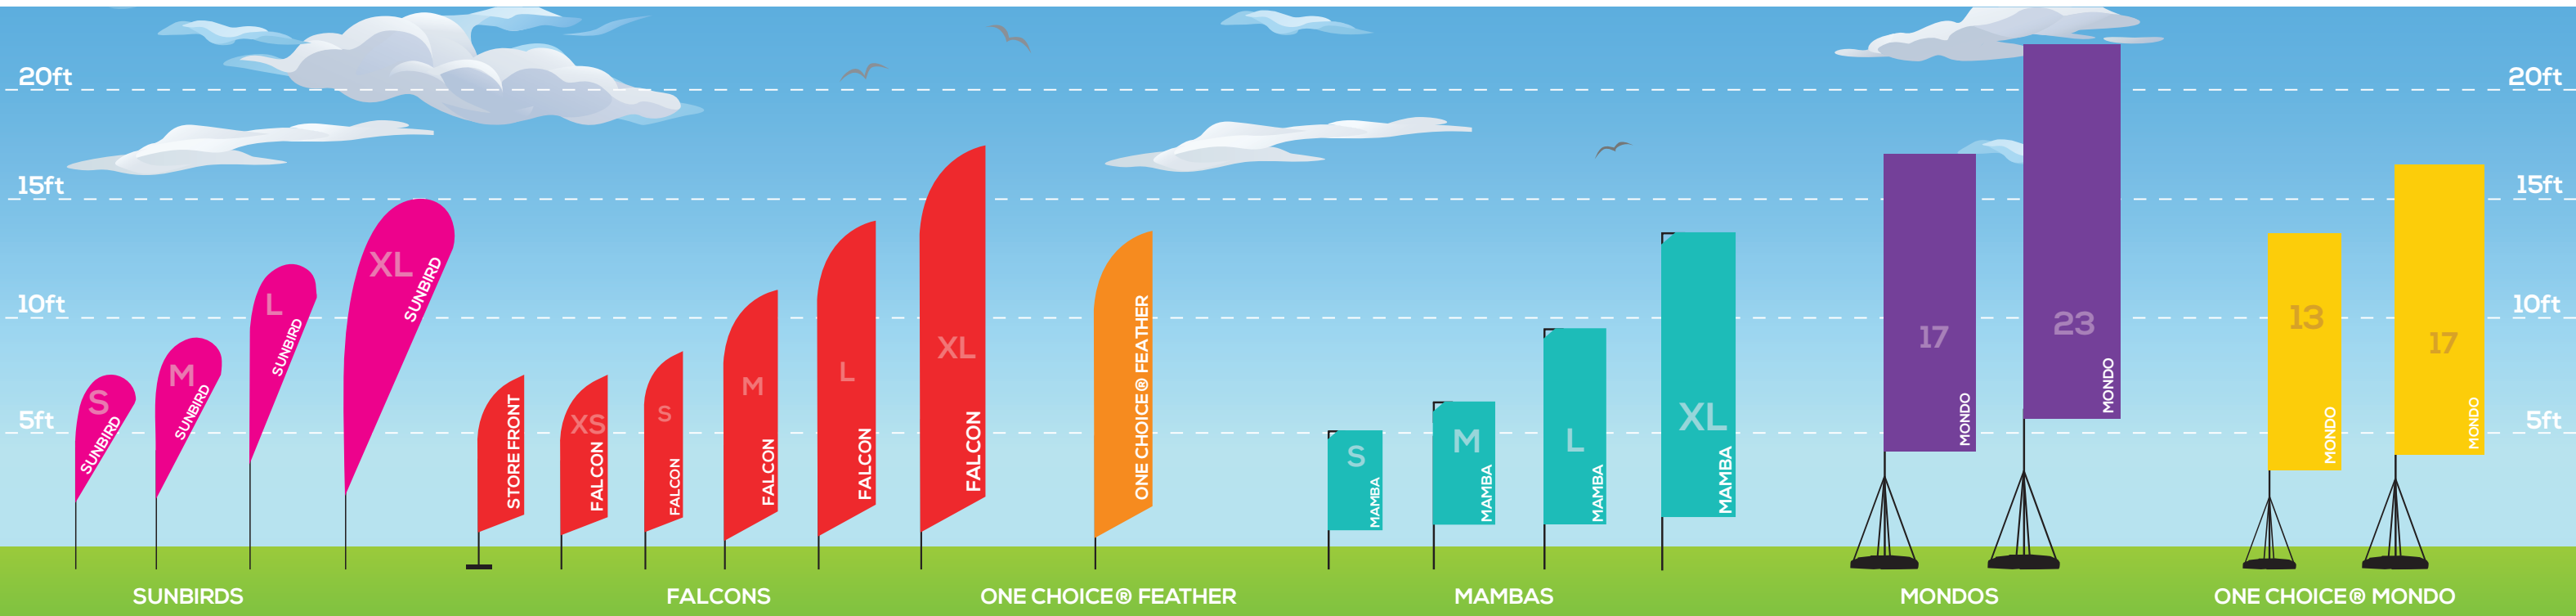

FLAG COMPARISON CHART