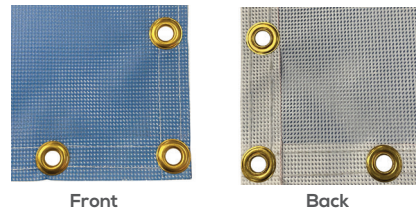

9.84ft x 7.4ft QSEG
Product Code: QSEG300x225-FCP-G
Pg. 78