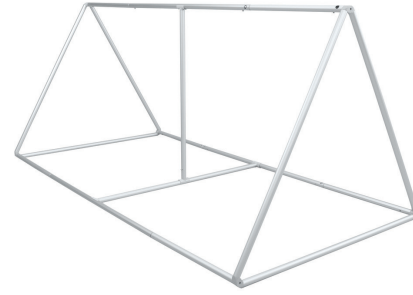

FOUNDATION DISPLAY

FOUNDATION DISPLAY - SCRIM BANNERS

Product Code: FND-G2

	STAND ONLY	GRAPHIC ONLY SINGLE	GRAPHIC PACKAGE SINGLE / DOUBLE
SCRIM BANNER			
FULL WRAP			

FOUNDATION DISPLAY - FULL WRAP

Product Code: FND-WRAPG