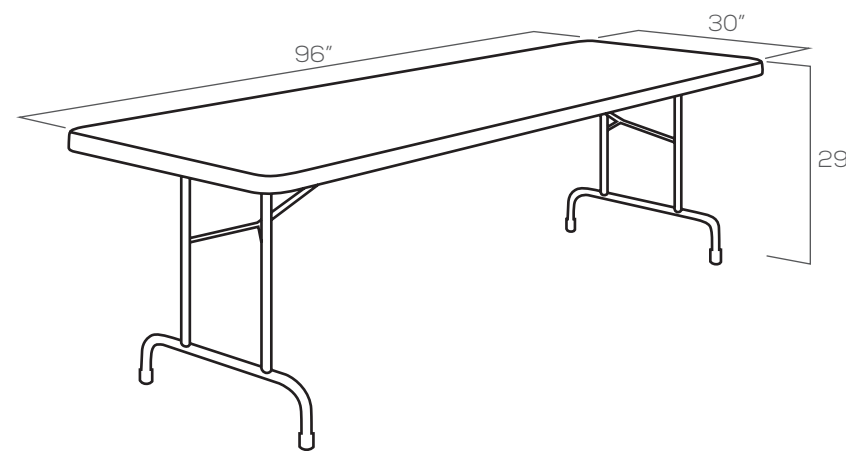

8ft Table: 96" L x 30" W x 29" H
Compatibility for Standard and One Choice® Table Throws