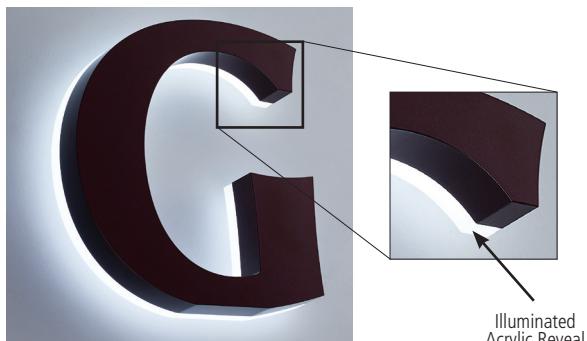

Illuminated
Acrylic Reveal

Halo Illumination

Trimless Acrylic L-900